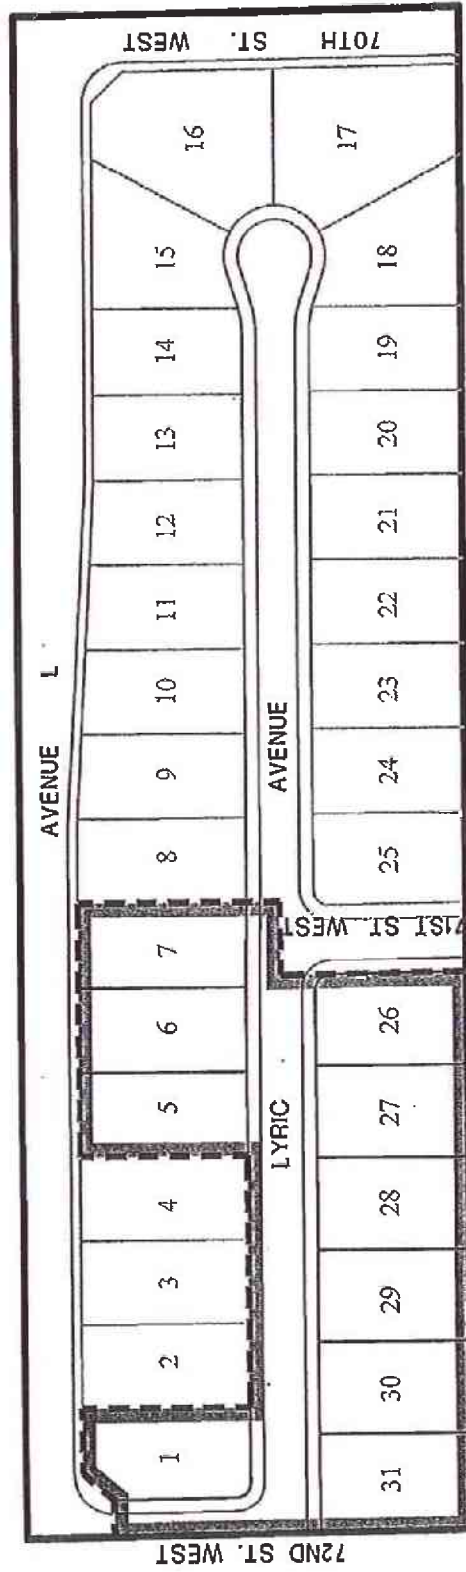

TRACT NO. 54369
CITY OF LANCASTER
KB HOME COASTAL, INC.
LOTS 1, 5-7, 26-31

NO SCALE