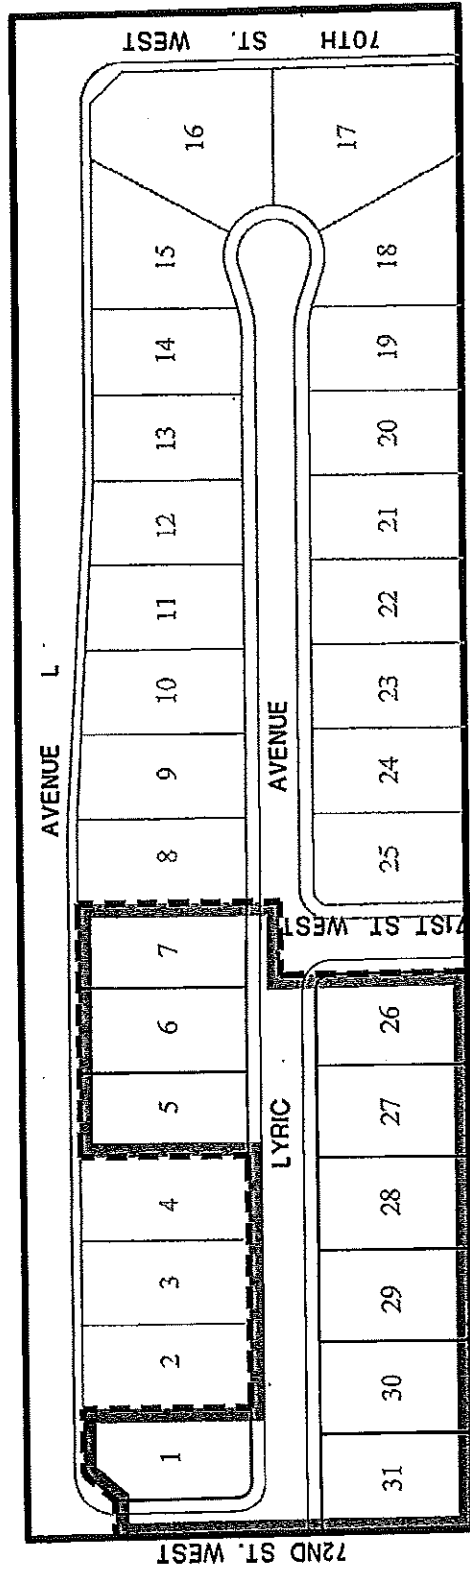

TRACT NO. 54369  
CITY OF LANCASTER  
KB HOME COASTAL, INC.  
LOTS 1, 5-7, 26-31

NO SCALE