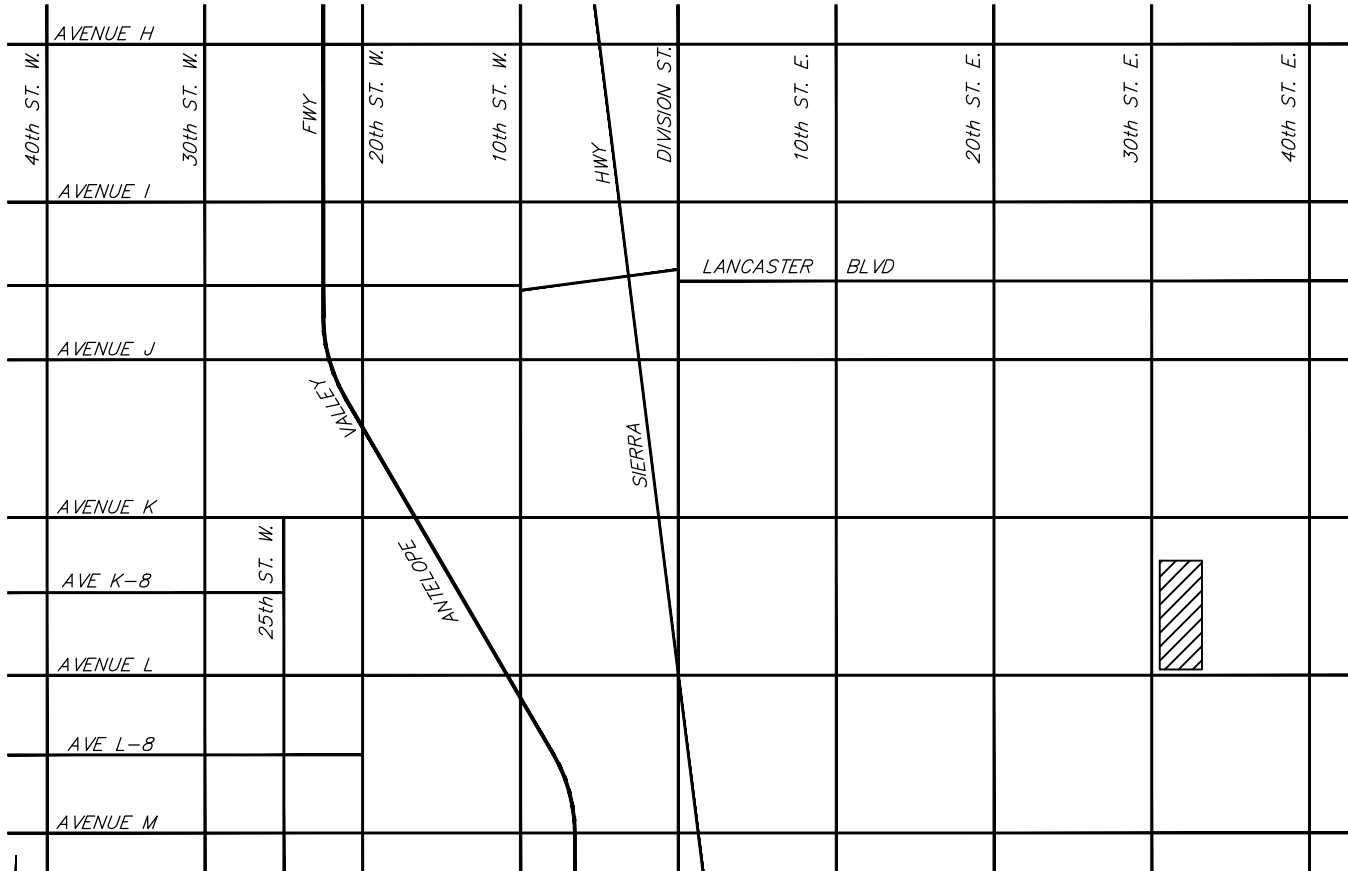

# PWCP 13-010

## LNSC - PARK AND RIDE RESURFACING

### LEGEND

PROJECT LOCATION

SCALE: NONE

## VICINITY MAP