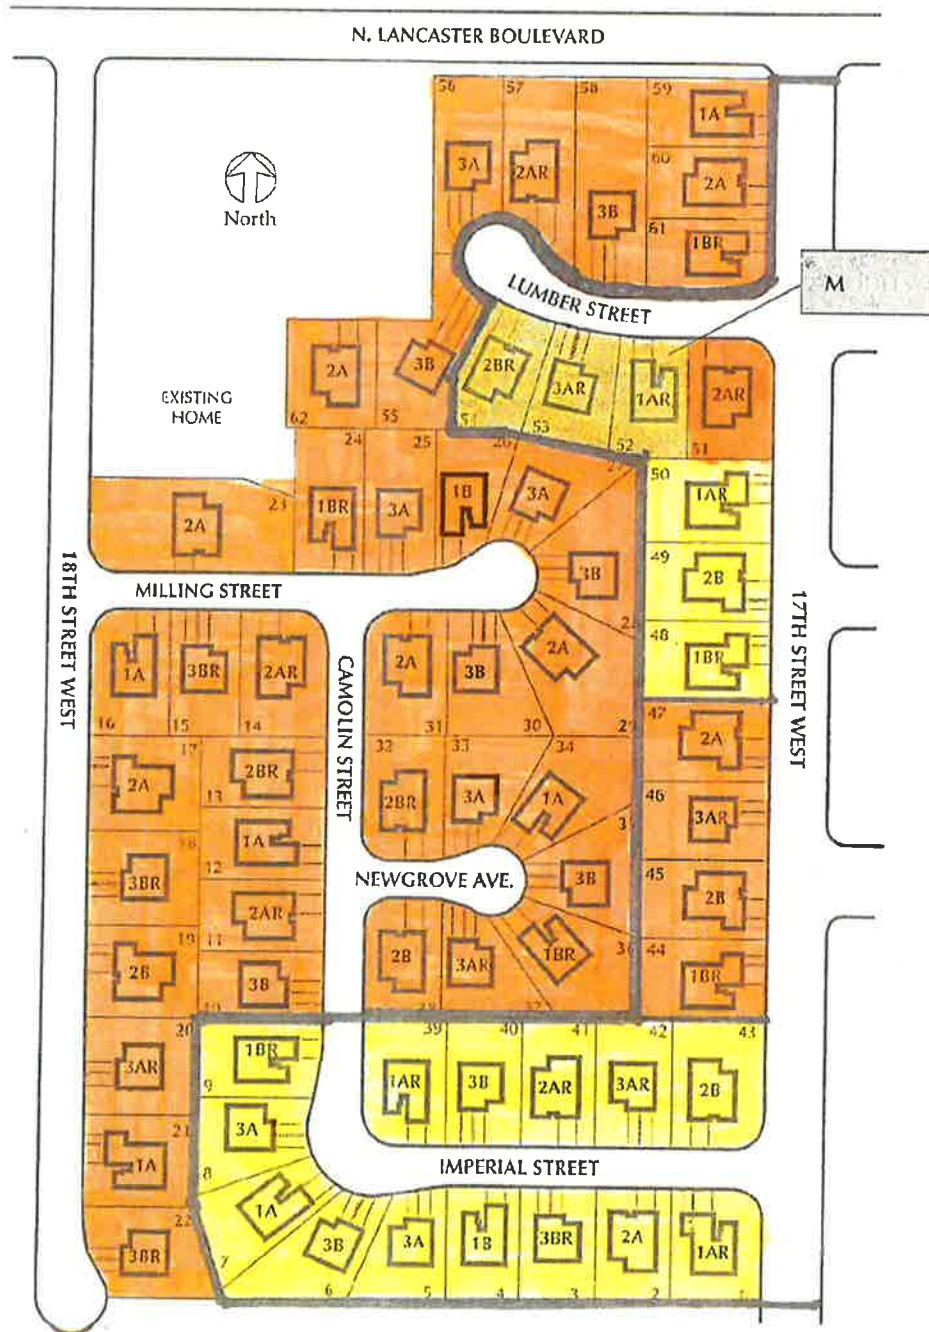

City of Lancaster

Legend

Emily's Garden

Phase One Lots 1-9, 39-43, 48-50, 52-54

SITE MAP

Phase Two Lots 10-38, 44-47, 51, 55-62

Tract 52655

Map and lot sizes are not to scale and subject to change without notice.