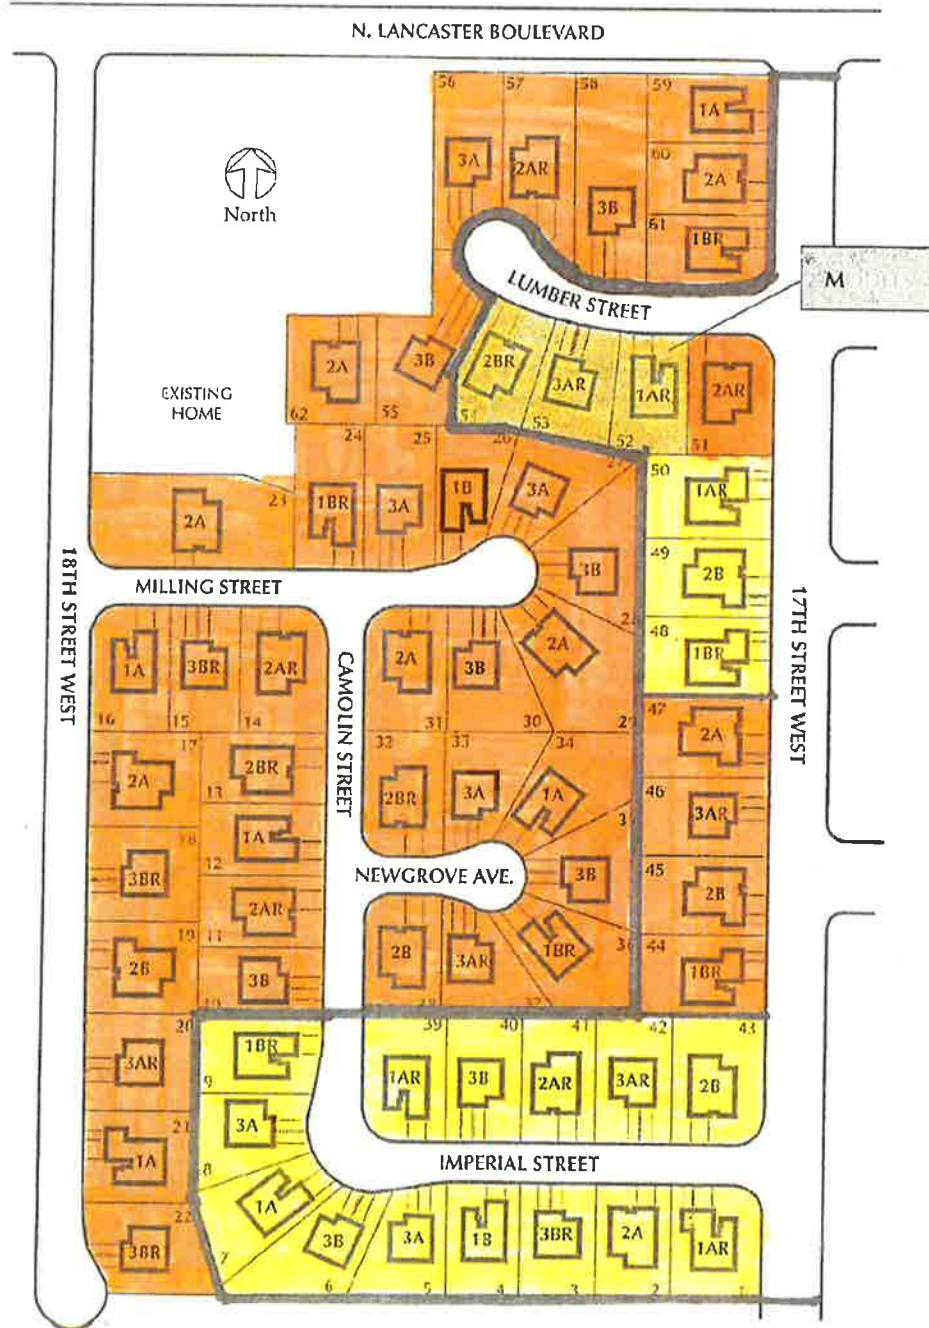

City of Lancaster

Legend

Emily's Garden

Phase One Lots 1-9, 39-43, 48-50, 52-54

SITE MAP

Tract 52655

Phase Two Lots 10-38, 44-47, 51, 55-62

Map and lot sizes are not to scale and subject to change without notice.