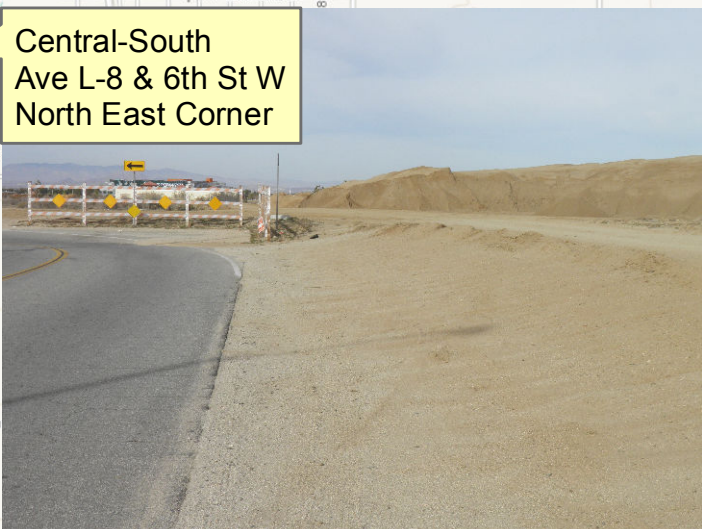

Sand Stock Pile Locations

-  Fire Stations
-  Sand Stockpiles
-  Lancaster Parks

Miles

North-West
44558 N 40th St W
North of Fire Station

Central-North
615 W. Avenue H
City Yard Parking Lot

North-East
44910 N 27th St E
Tierra Bonita Park Parking Lot

South-West
Ave M & 32nd St W
West of Drainage Basin

Central-South
Ave L-8 & 6th St W
North East Corner

South-East
43000 N 30th St E
Entrance to West Soccer Ctr