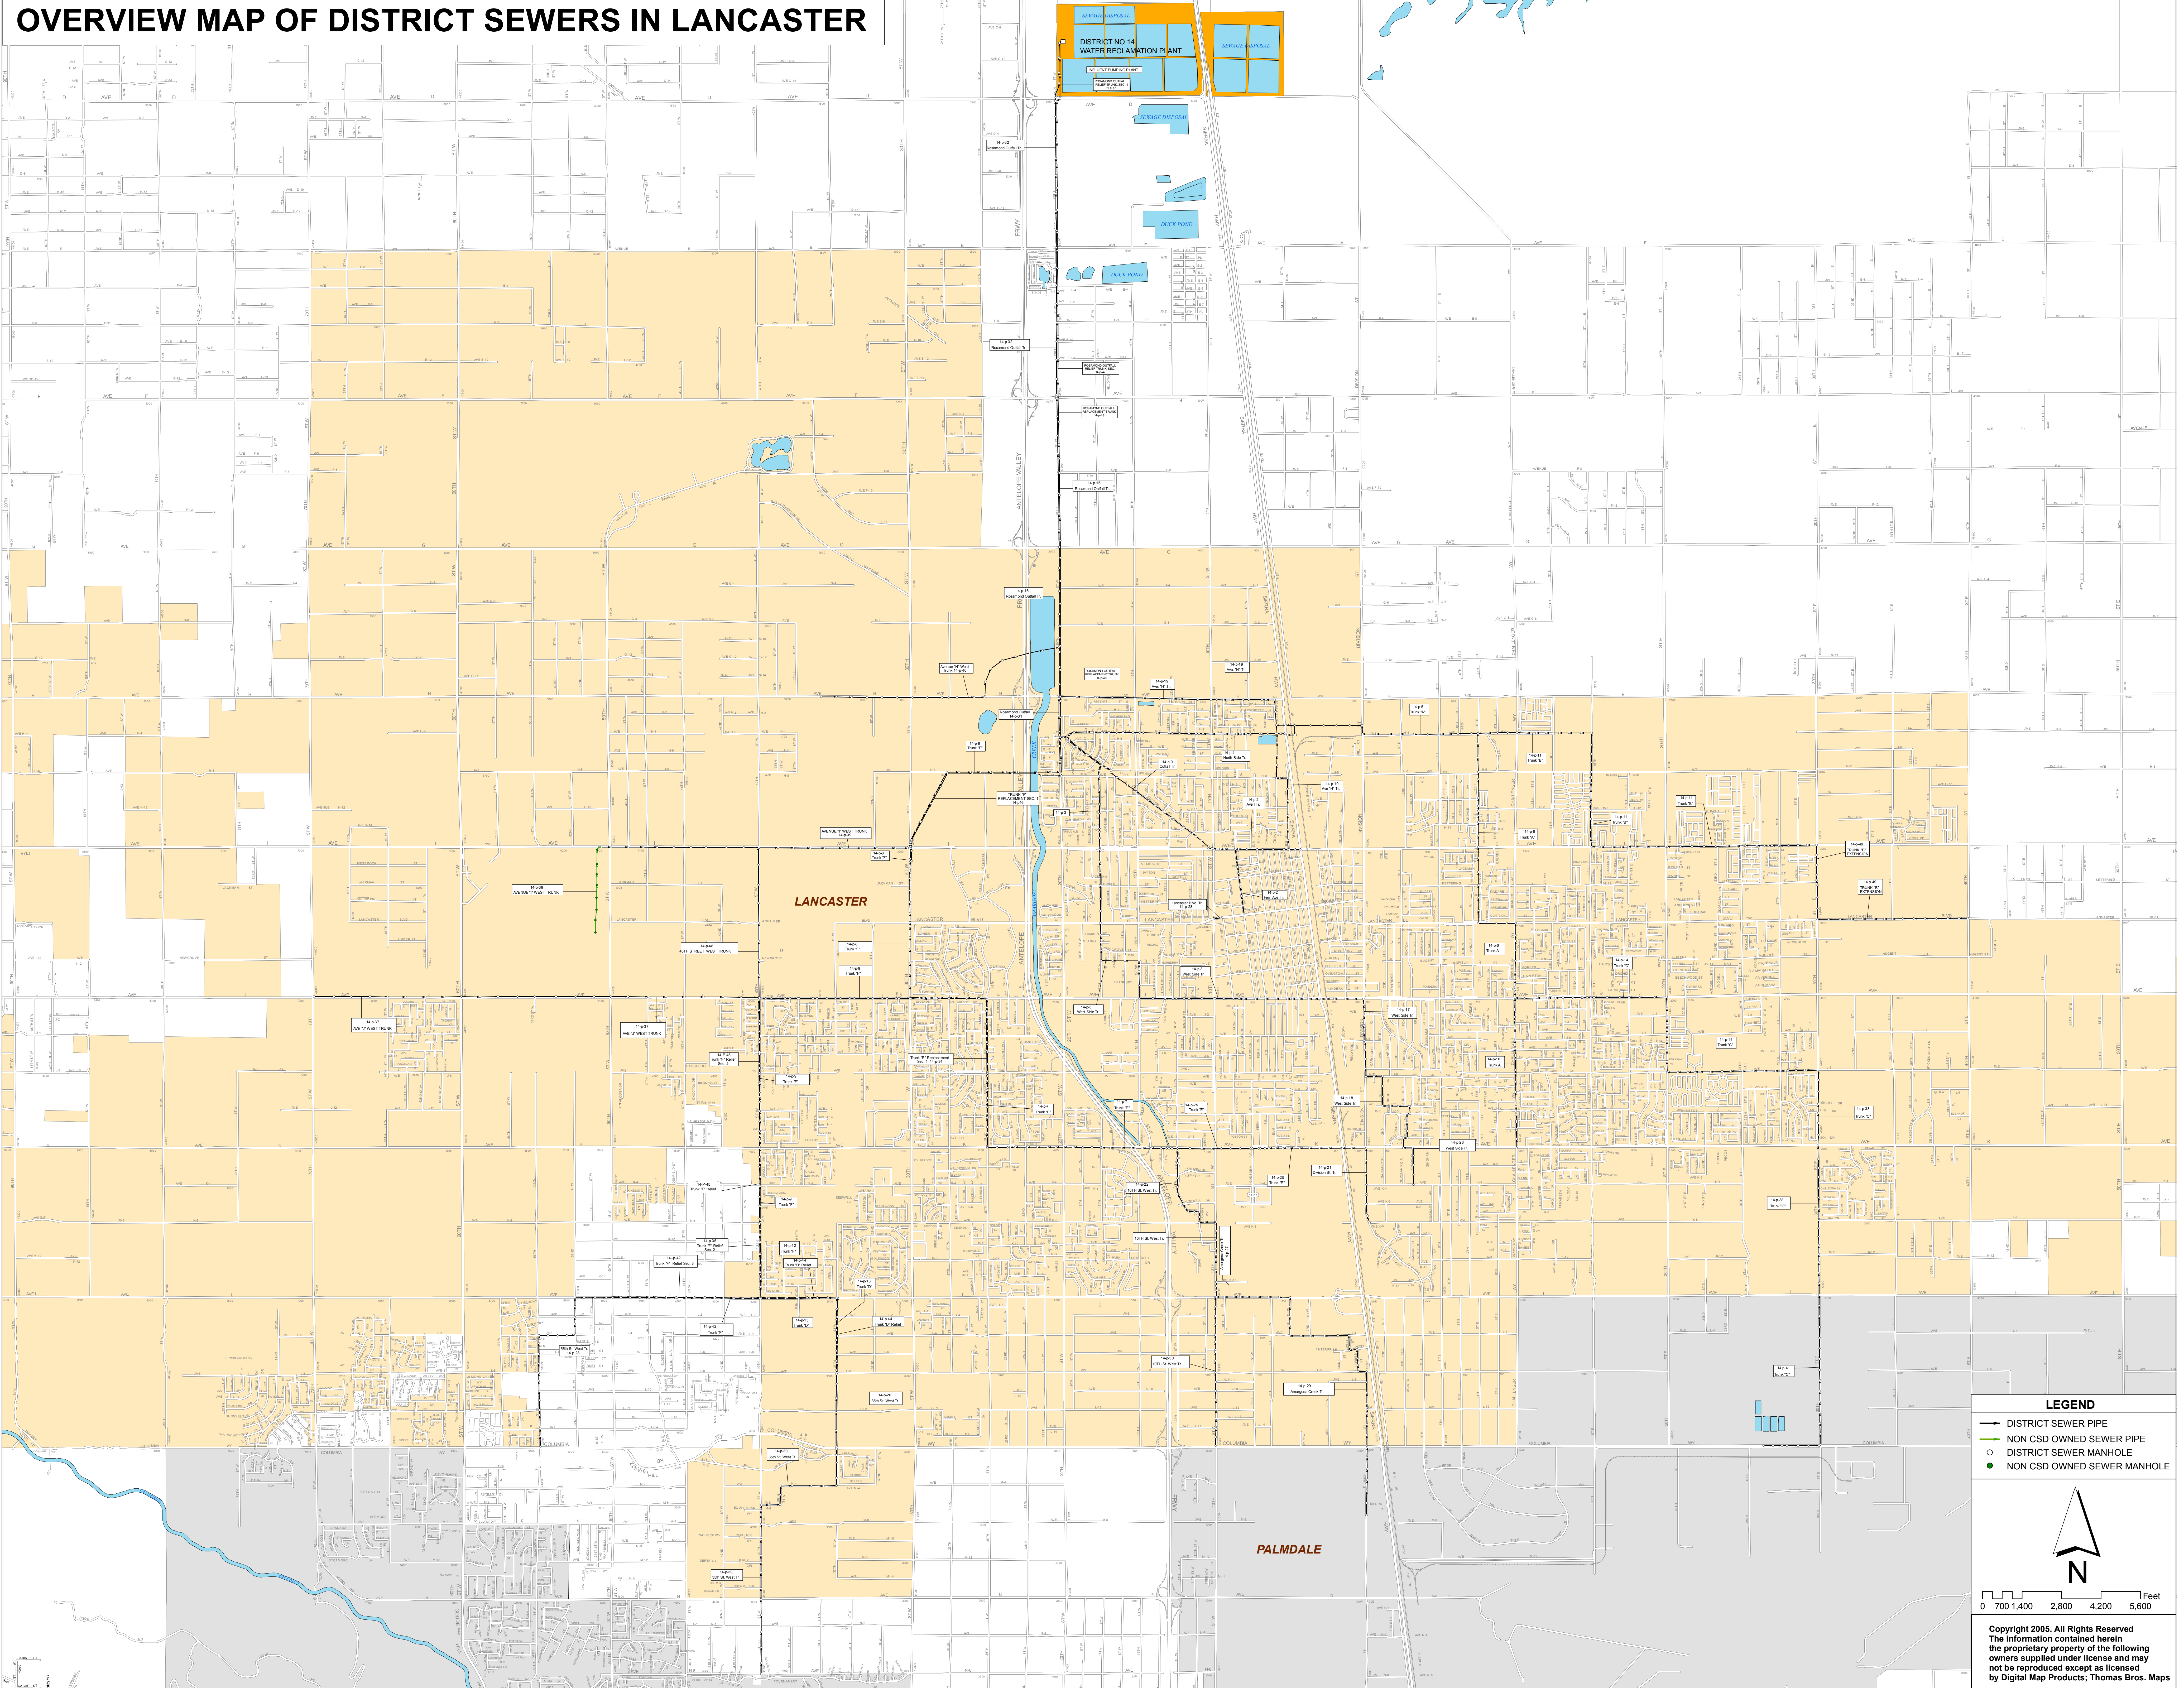

OVERVIEW MAP OF DISTRICT SEWERS IN LANCASTER

LEGEND

- DISTRICT SEWER PIPE
- NON CSD OWNED SEWER PIPE
- DISTRICT SEWER MANHOLE
- NON CSD OWNED SEWER MANHOLE

0 700 1,400 2,800 4,200 5,600 Feet