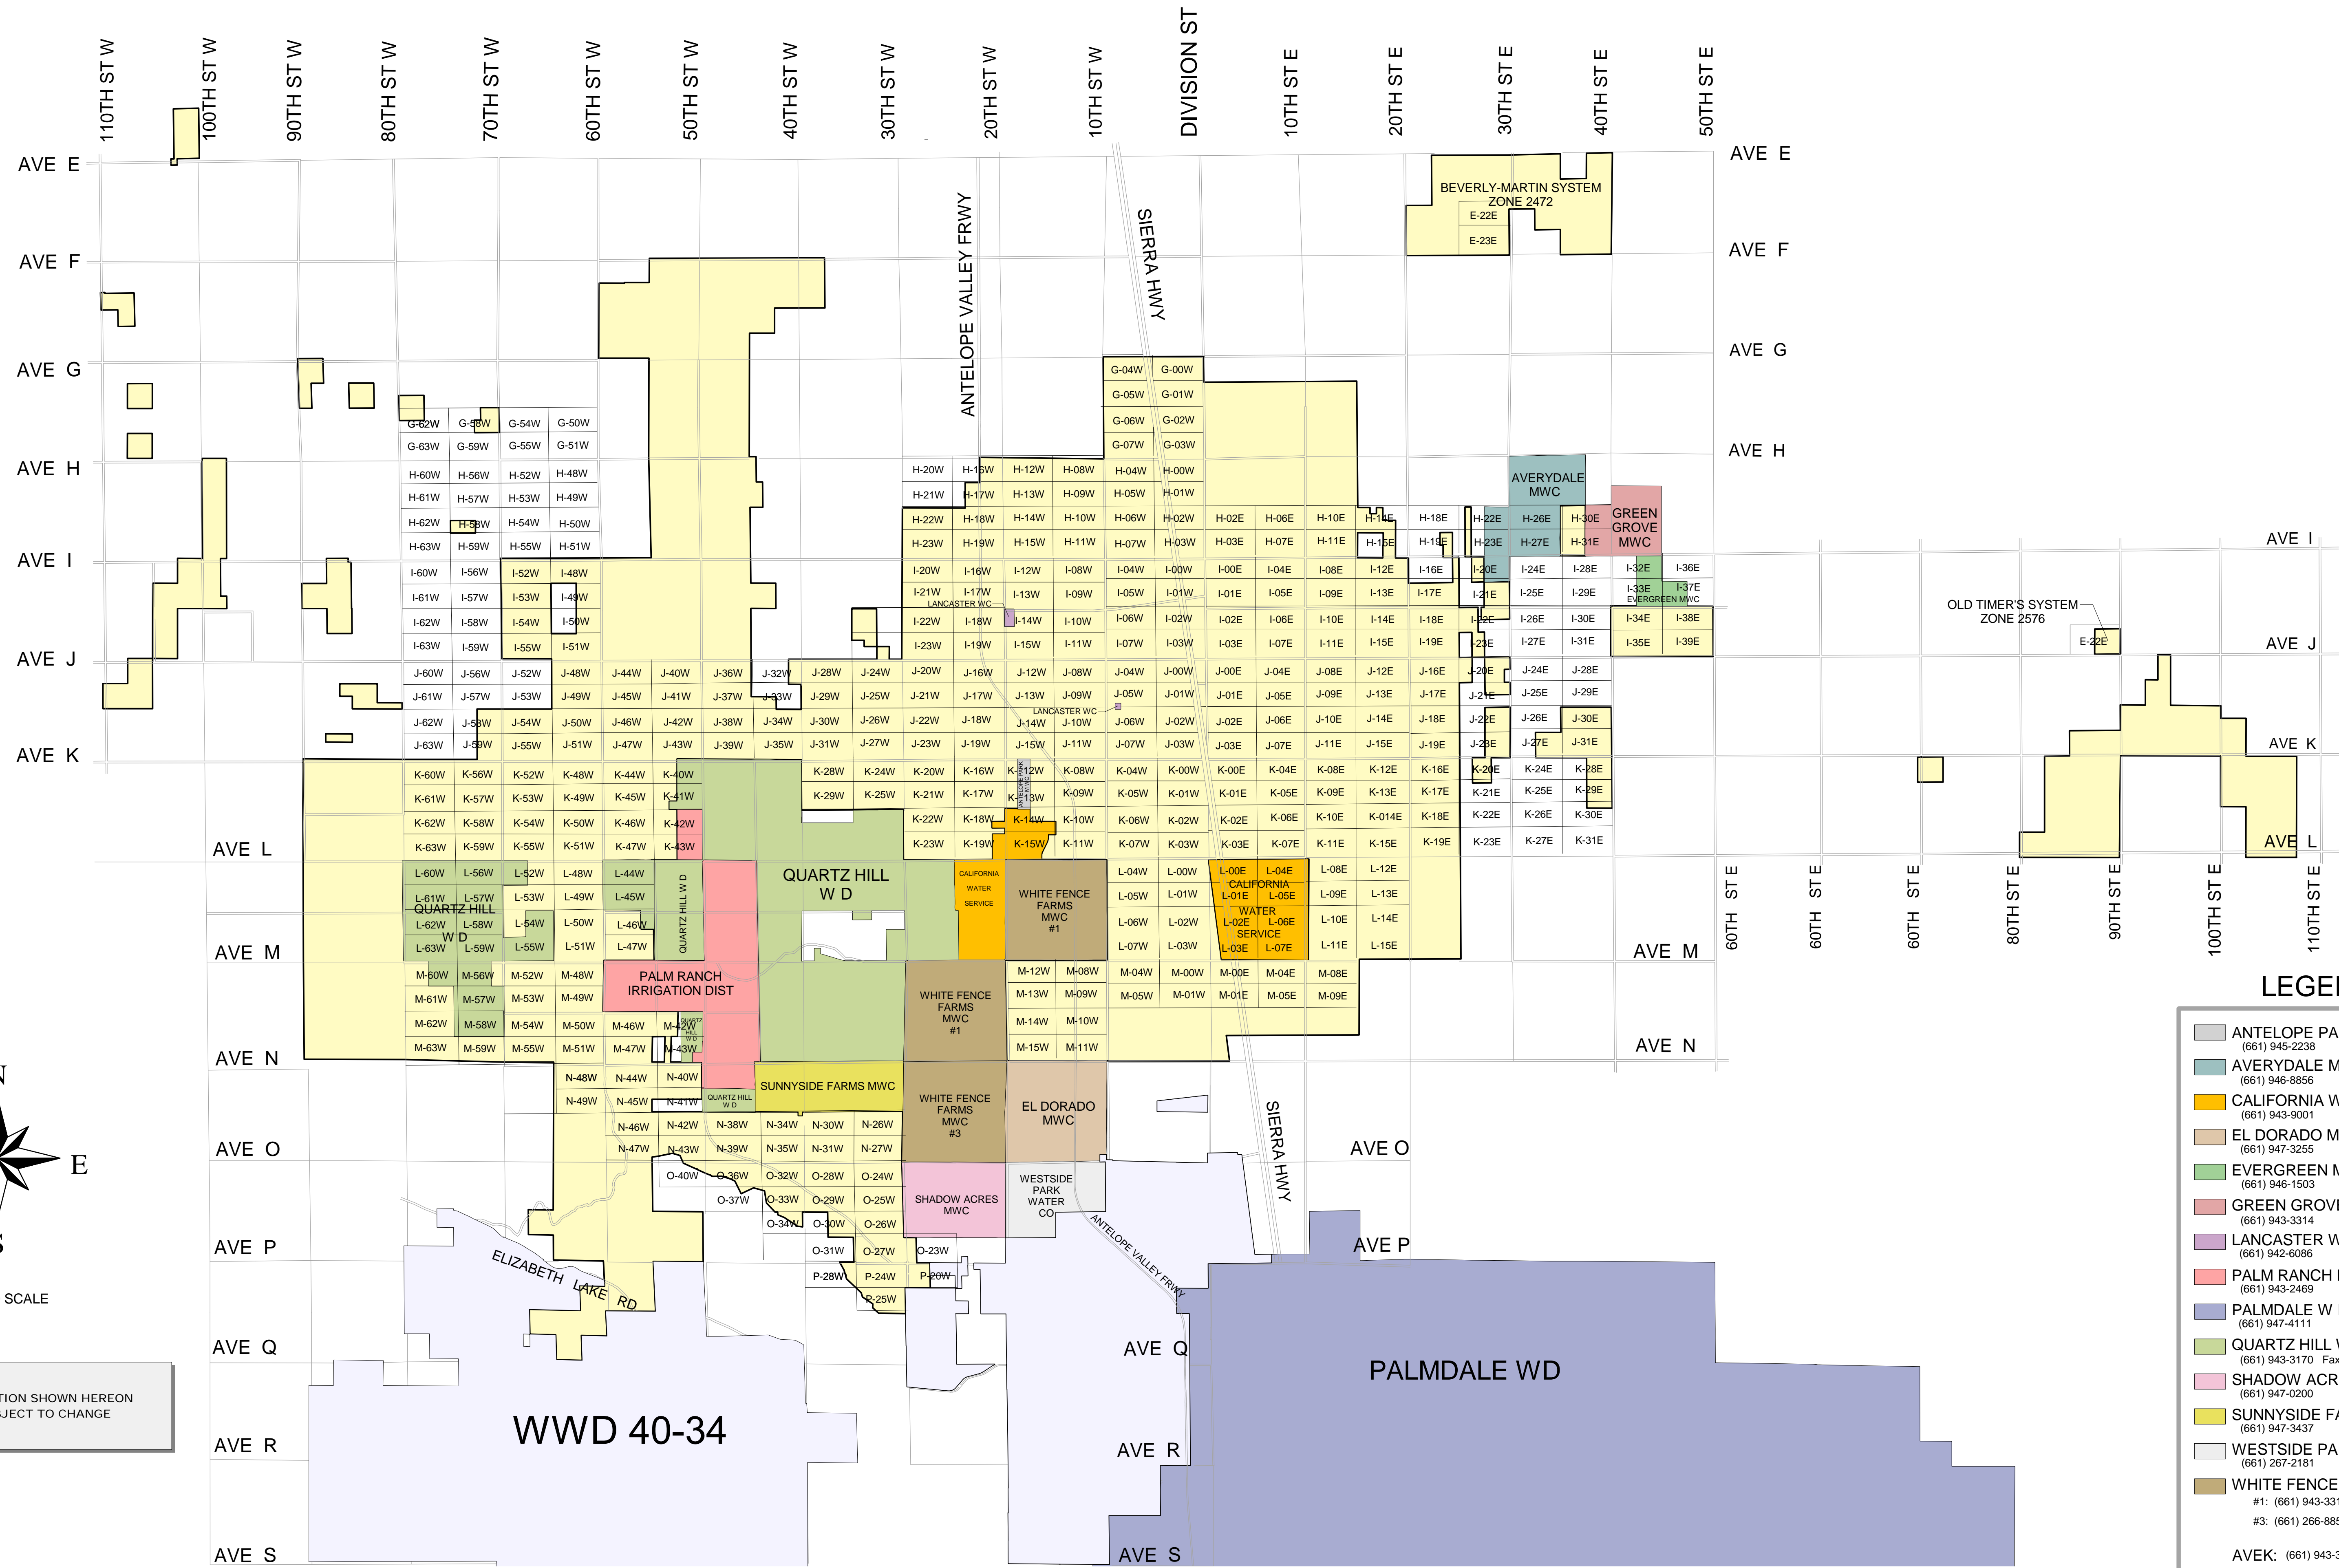

LOCAL WATER COMPANIES

NOT TO SCALE

DISCLAIMER: INFORMATION SHOWN HEREON IS UNOFFICIAL AND SUBJECT TO CHANGE

LEGEND

- ANTELOPE PARK M W C
(661) 945-2238
- AVERYDALE M W C
(661) 946-8856
- CALIFORNIA WATER SERVICE
(661) 943-9001
- EL DORADO M W C
(661) 947-3255
- EVERGREEN M W C
(661) 946-1503
- GREEN GROVE M W C
(661) 943-3314
- LANCASTER W C
(661) 942-6086
- PALM RANCH IRRIGATION DIST
(661) 943-2469
- PALMDALE W DIST
(661) 947-4111
- QUARTZ HILL W DIST
(661) 943-3170 Fax: 943-0457
- SHADOW ACRES M W C
(661) 947-0200
- SUNNYSIDE FARMS M W C
(661) 947-3437
- WESTSIDE PARK W C
(661) 267-2181
- WHITE FENCE FARMS M W C
#1: (661) 943-3316 Fax: 943-3576
#3: (661) 266-8850
- AVEK: (661) 943-3201