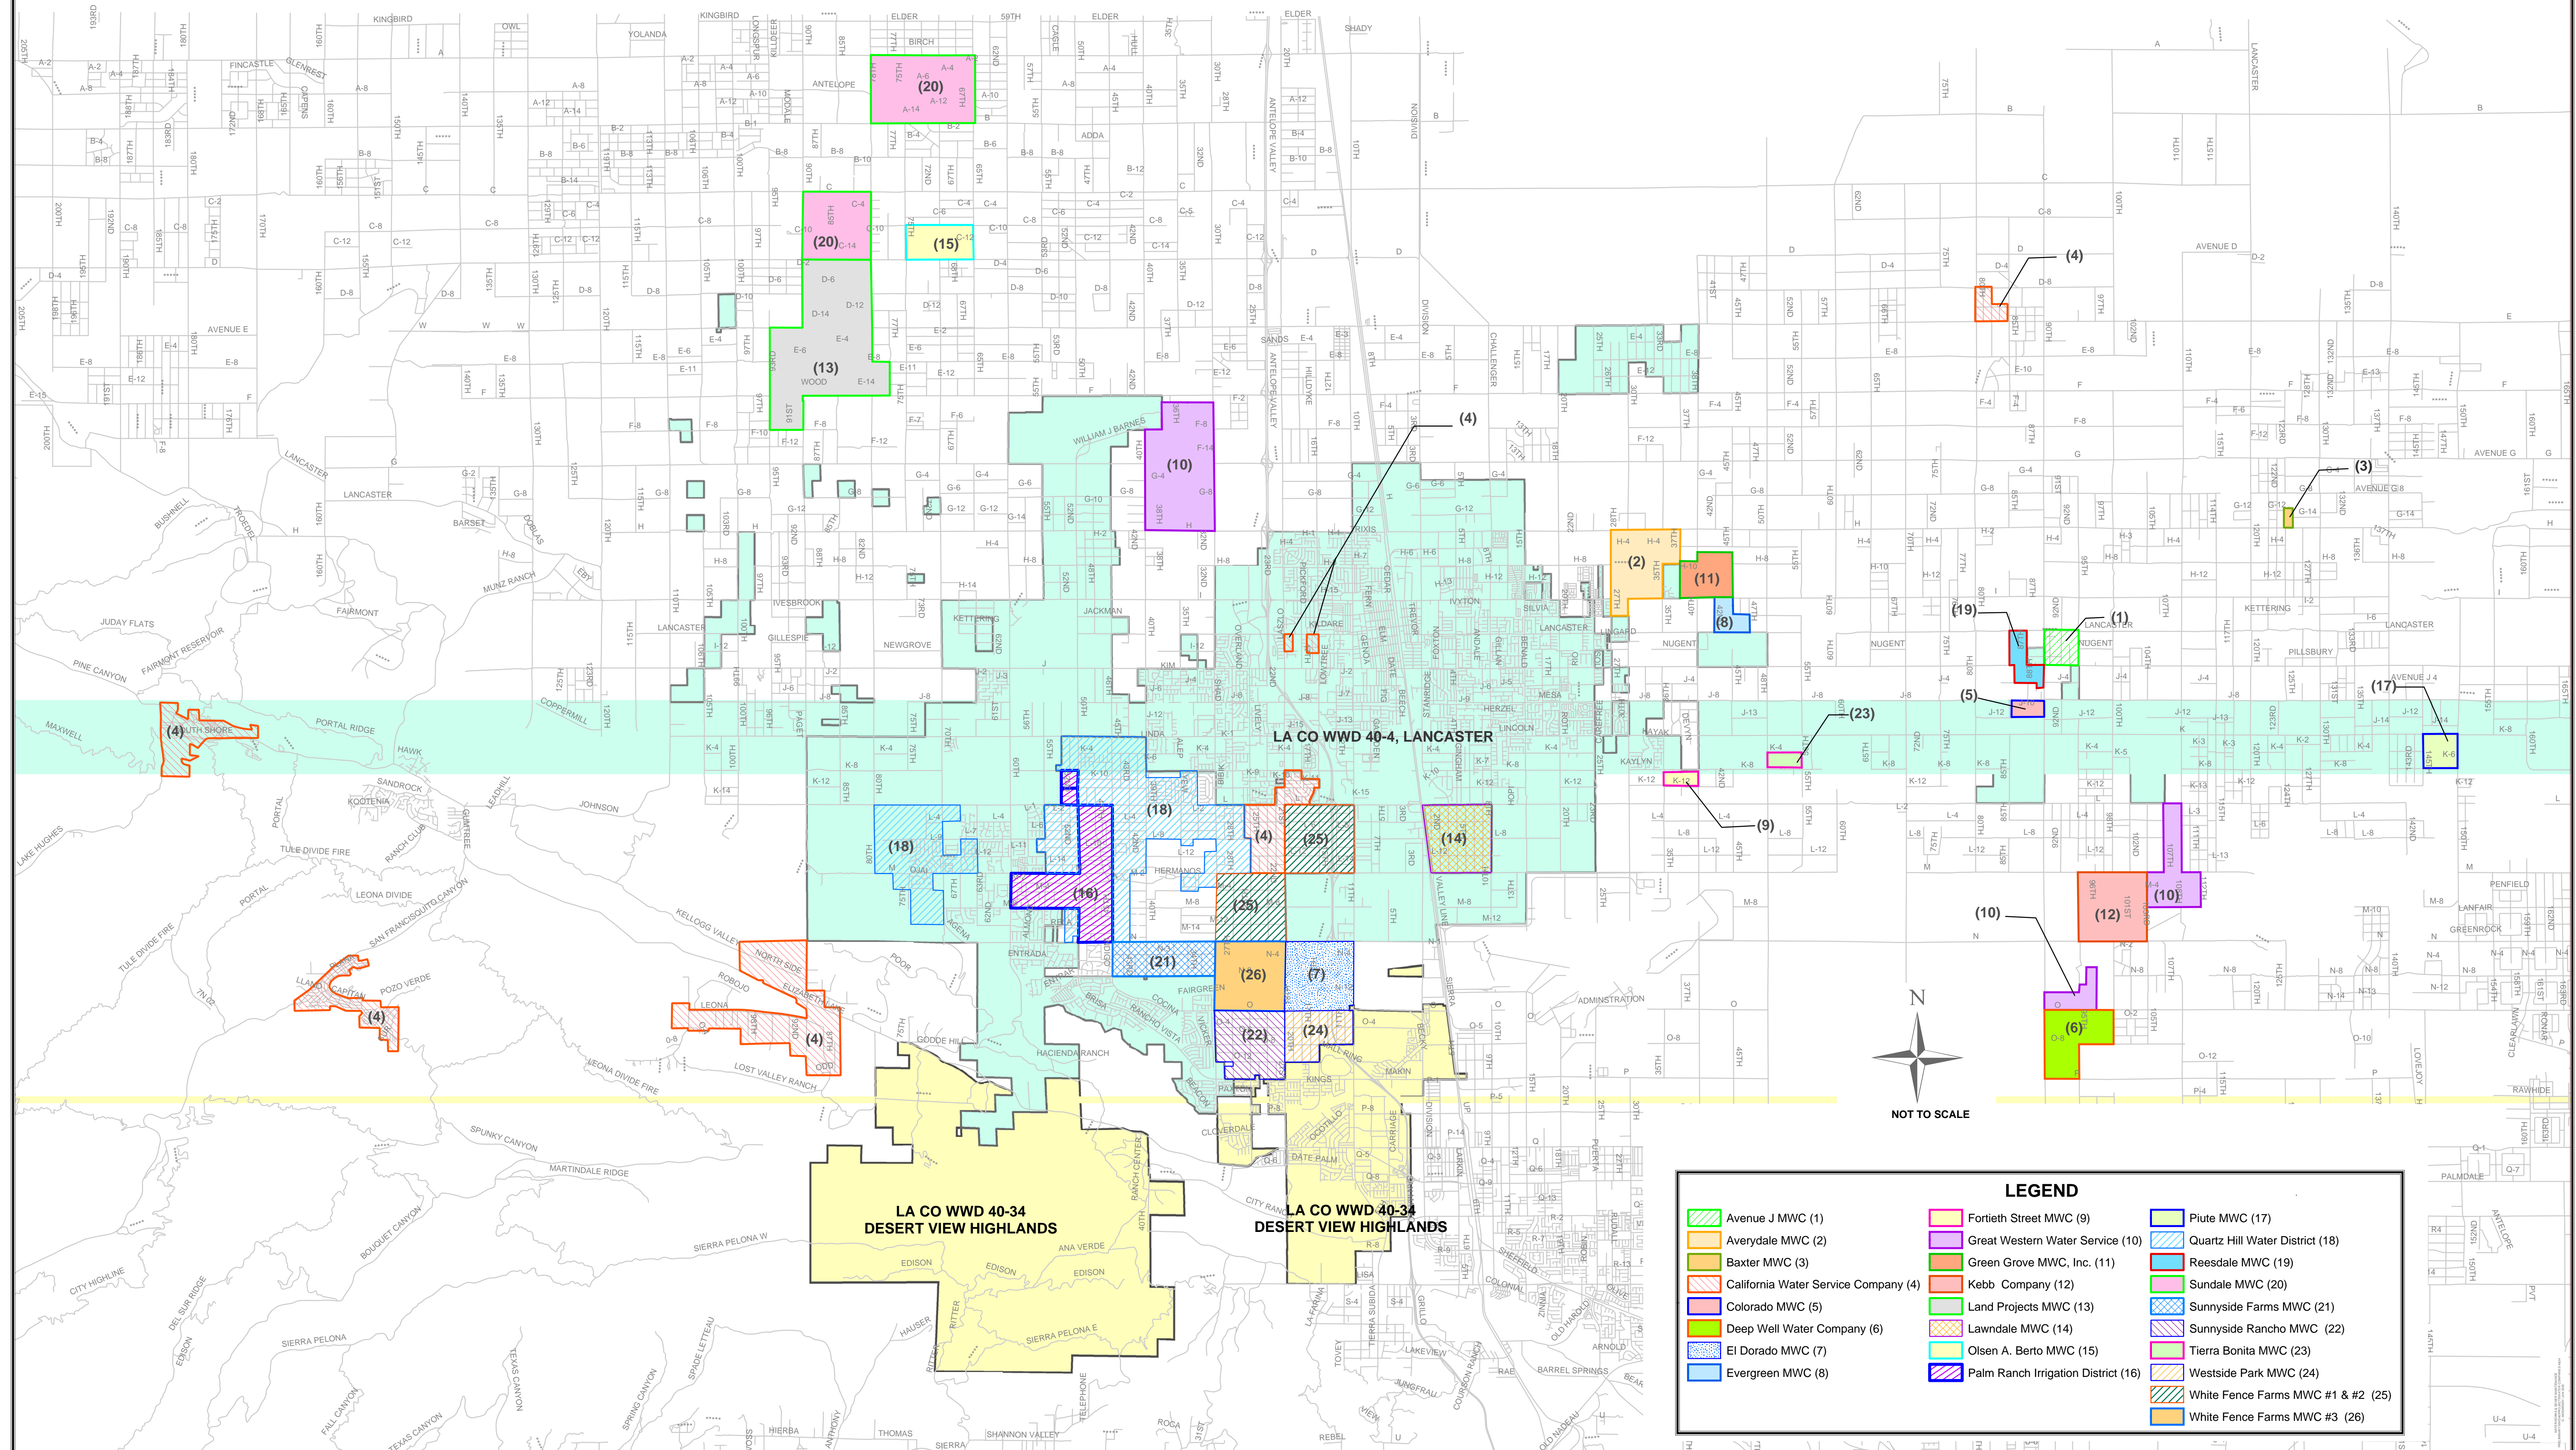

WATER COMPANIES IN WWD 40, REGIONS 4 & 34

**LA CO WWD 40-34
DESERT VIEW HIGHLANDS**

**LA CO WWD 40-34
DESERT VIEW HIGHLANDS**

LA CO WWD 40-4, LANCASTER

| LEGEND | | | |
|--------|--------------------------------------|--|-------------------------------------|
| | Avenue J MWC (1) | | Piute MWC (17) |
| | Averydale MWC (2) | | Great Western Water Service (10) |
| | Baxter MWC (3) | | Green Grove MWC, Inc. (11) |
| | California Water Service Company (4) | | Kebb Company (12) |
| | Colorado MWC (5) | | Land Projects MWC (13) |
| | Deep Well Water Company (6) | | Lawndale MWC (14) |
| | El Dorado MWC (7) | | Olsen A. Berto MWC (15) |
| | Evergreen MWC (8) | | Palm Ranch Irrigation District (16) |
| | | | Quartz Hill Water District (18) |
| | | | Reesdale MWC (19) |
| | | | Sundale MWC (20) |
| | | | Sunnyside Farms MWC (21) |
| | | | Sunnyside Rancho MWC (22) |
| | | | Tierra Bonita MWC (23) |
| | | | Westside Park MWC (24) |
| | | | White Fence Farms MWC #1 & #2 (25) |
| | | | White Fence Farms MWC #3 (26) |