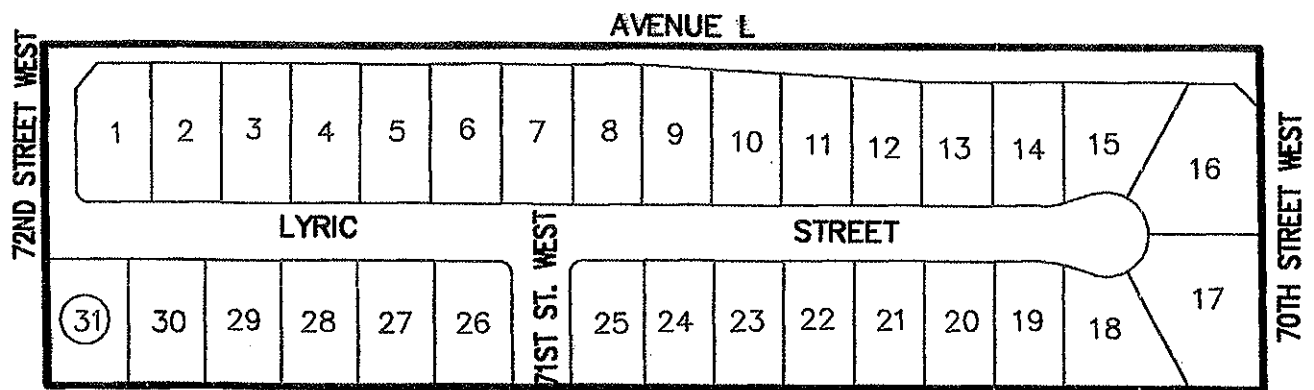

TRACT 54197
VICINITY MAP

DAYBREAK
TRACT 54366

NOT TO SCALE

CHALLENGER WAY/10TH STREET EAST

DAYBREAK
TRACT 54368

SCALE: 1" = 100'

TRACT 54369

TRACT 54370-1

TRACT NO. 061278

SCALE: 1"=100'

PREPARED BY:

PACIFIC COAST CIVIL, INC.
30141 Agoura Road, Suite 200
Agoura Hills, CA 91301
PH: (818) 865-4168
FAX: (818) 865-4198

PREPARED FOR:

RICHMOND AMERICAN HOMES
OF CALIFORNIA, INC.
8510 BALBOA BLVD., SUITE #150
NORTHRIDGE, CA 91325
PH: (818) 895-4400
FAX: (818) 895-4504