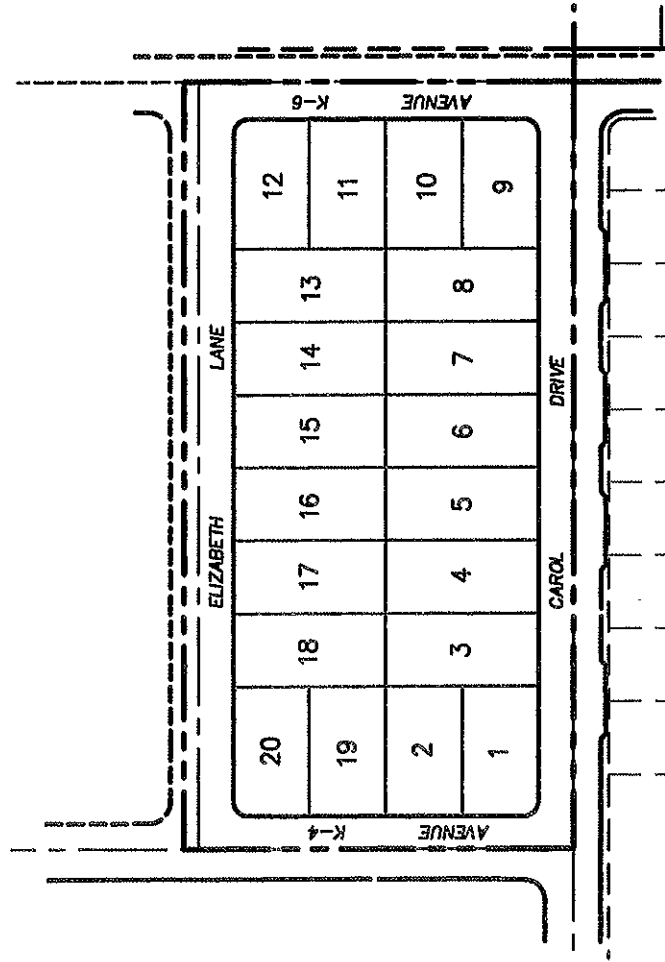

TRACT 54197
VICINITY MAP

DAYBREAK
TRACT 54366

NOT TO SCALE

CHALLENGER WAY/10TH STREET EAST

DAYBREAK
TRACT 54368

SCALE: 1" = 100'

TRACT 54369

TRACT 54370-1

TRACT NO. 061278

SCALE: 1"=100'

PREPARED BY:

PACIFIC COAST CIVIL, INC.
30141 Agoura Road, Suite 200
Agoura Hills, CA 91301
PH: (818) 865-4168
FAX: (818) 865-4198

PREPARED FOR:

RICHMOND AMERICAN HOMES
OF CALIFORNIA, INC.
8510 BALBOA BLVD., SUITE #150
NORTHRIDGE, CA 91325
PH: (818) 895-4400
FAX: (818) 895-4504