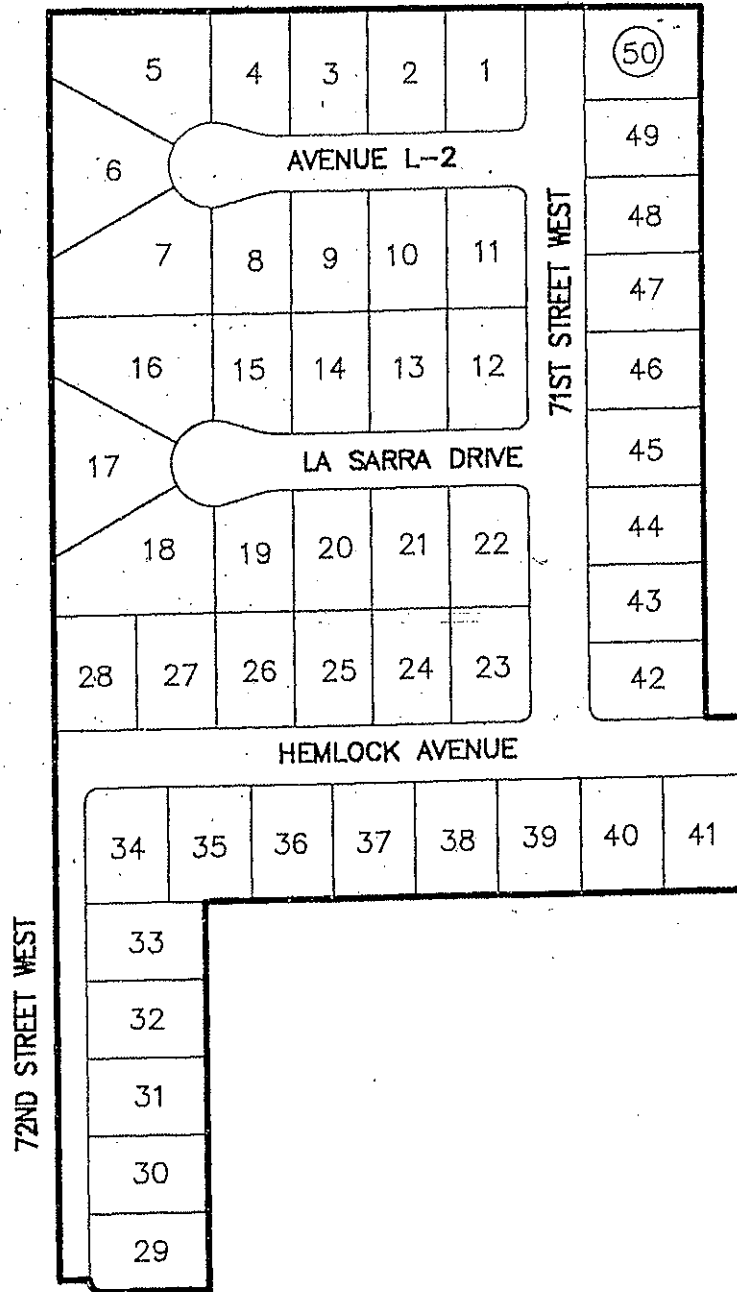

TRACT 54197
VICINITY MAP

DAYBREAK
TRACT 54366

NOT TO SCALE

CHALLENGER WAY/10TH STREET EAST

DAYBREAK
TRACT 54368

SCALE: 1" = 100'

TRACT 54369

TRACT 54370-1

TRACT NO. 061278

SCALE: 1"=100'

PREPARED BY:

PACIFIC COAST CIVIL, INC.
30141 Agoura Road, Suite 200
Agoura Hills, CA 91301
PH: (818) 865-4168
FAX: (818) 865-4198

PREPARED FOR:

RICHMOND AMERICAN HOMES
OF CALIFORNIA, INC.
8510 BALBOA BLVD., SUITE #150
NORTHRIDGE, CA 91325
PH: (818) 895-4400
FAX: (818) 895-4504