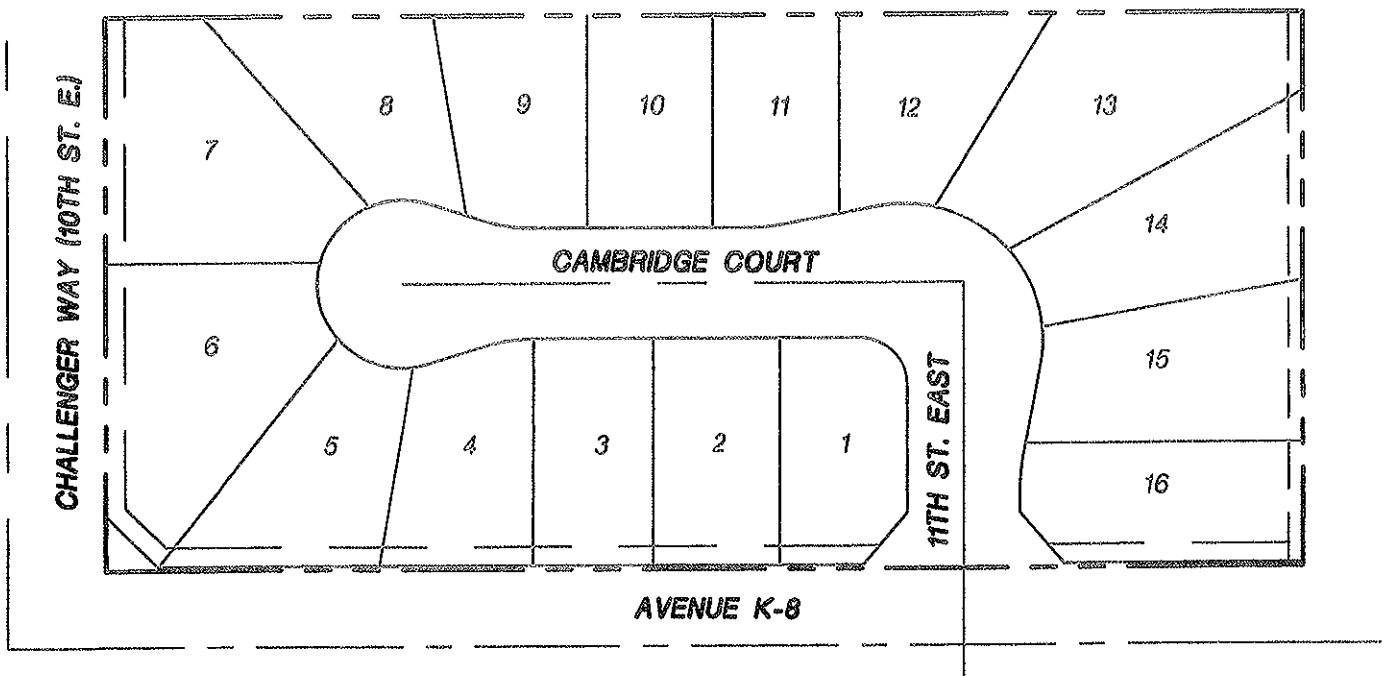

TRACT 54197
VICINITY MAP

DAYBREAK
TRACT 54366

NOT TO SCALE

CHALLENGER WAY/10TH STREET EAST

DAYBREAK
TRACT 54368

SCALE: 1" = 100'

TRACT 54369

TRACT 54370-1

TRACT NO. 061278

SCALE: 1"=100'

PREPARED BY:

PACIFIC COAST CIVIL, INC.
30141 Agoura Road, Suite 200
Agoura Hills, CA 91301
PH: (818) 865-4168
FAX: (818) 865-4198

PREPARED FOR:

RICHMOND AMERICAN HOMES
OF CALIFORNIA, INC.
8510 BALBOA BLVD., SUITE #150
NORTHRIDGE, CA 91325
PH: (818) 895-4400
FAX: (818) 895-4504