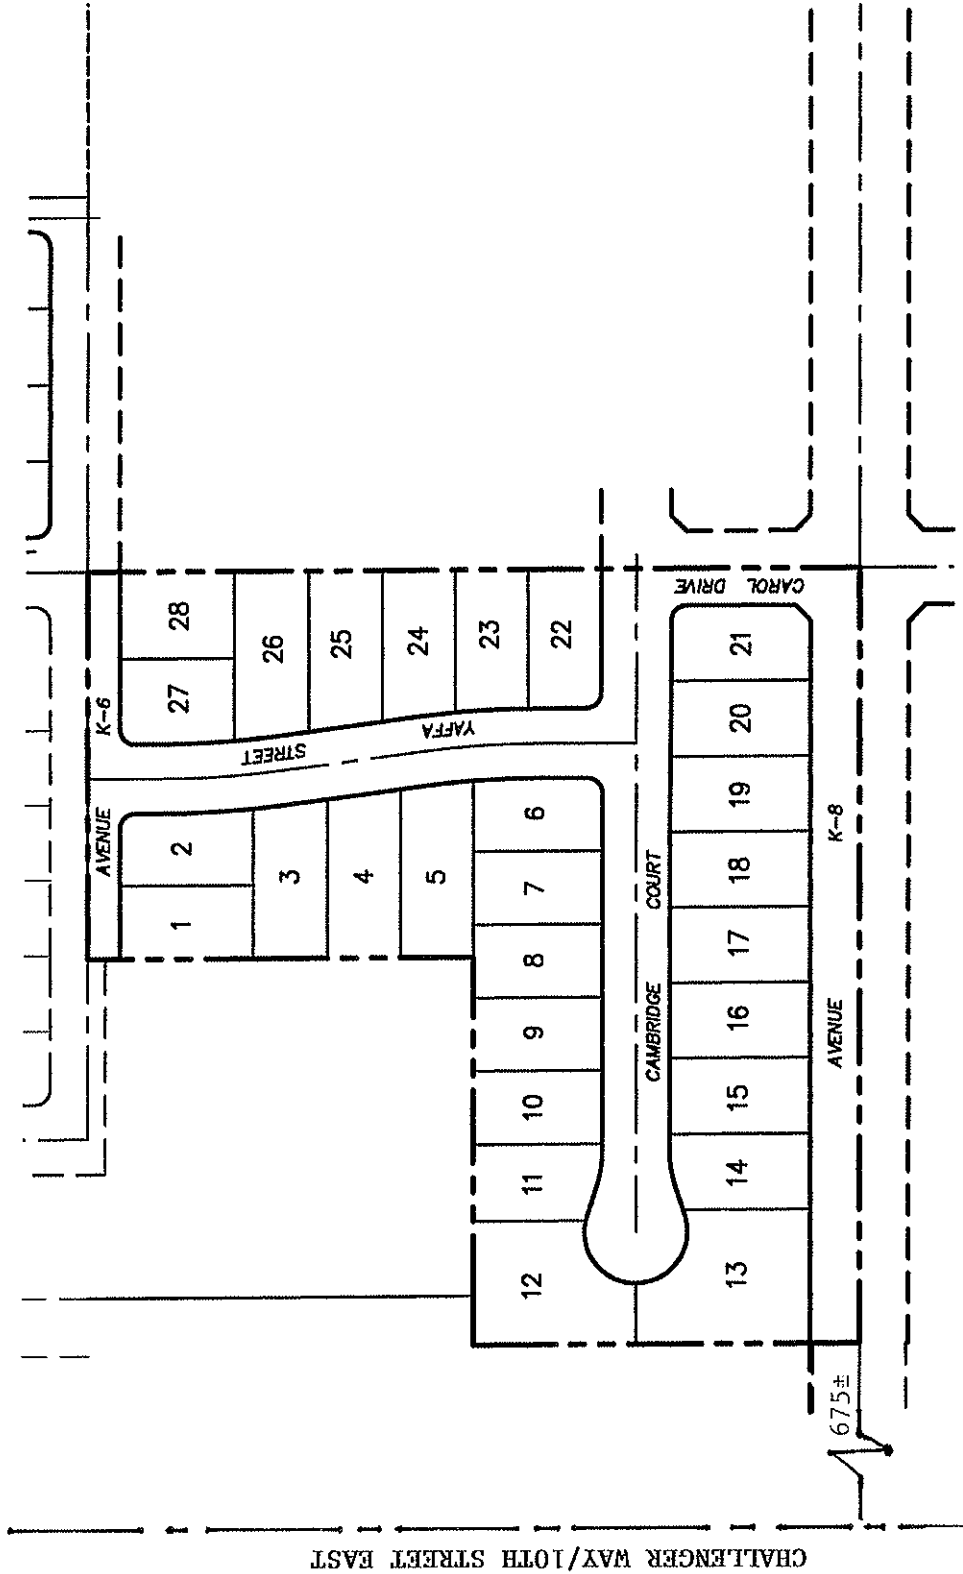

TRACT 54197
VICINITY MAP

DAYBREAK
TRACT 54366

NOT TO SCALE

CHALLENGER WAY/10TH STREET EAST

DAYBREAK
TRACT 54368

SCALE: 1" = 100'

TRACT 54369

TRACT 54370-1

TRACT NO. 061278

SCALE: 1"=100'

PREPARED BY:

PACIFIC COAST CIVIL, INC.
30141 Agoura Road, Suite 200
Agoura Hills, CA 91301
PH: (818) 865-4168
FAX: (818) 865-4198

PREPARED FOR:

RICHMOND AMERICAN HOMES
OF CALIFORNIA, INC.
8510 BALBOA BLVD., SUITE #150
NORTHRIDGE, CA 91325
PH: (818) 895-4400
FAX: (818) 895-4504