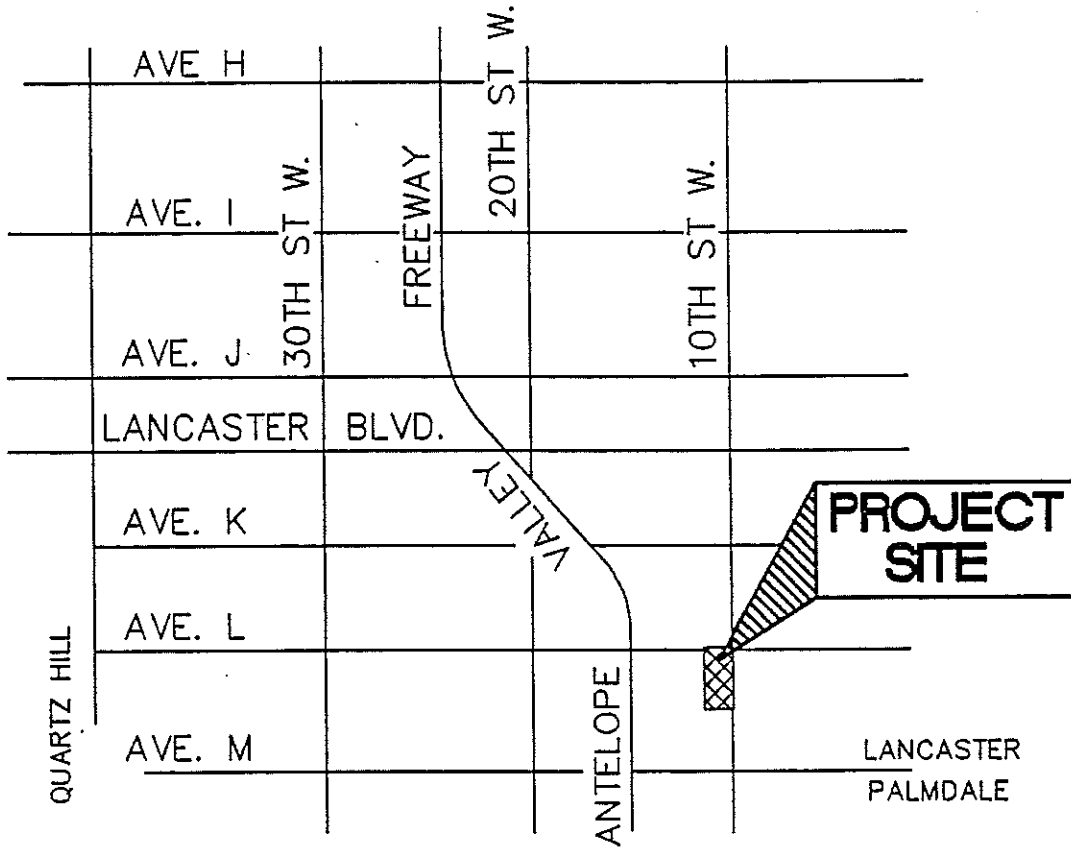

PARCEL MAP 24597

VICINITY MAP

TRACT NO. 0609J5

IN THE CITY OF LANCASTER, COUNTY OF LOS ANGELES,
STATE OF CALIFORNIA

120 LOTS

30.22 ACRES

TRACT 54201
BK 1291 PG 91-95

LANCASTER BOULEVARD

35TH STREET WEST